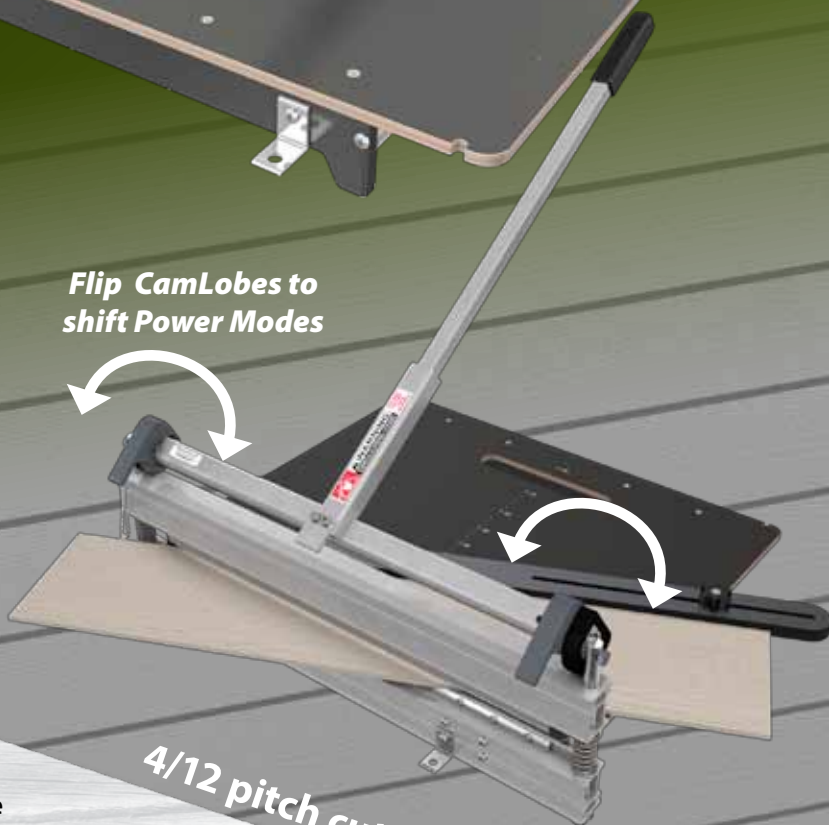

# 26"

## Siding Cutter

**Powerful.  
Dust-free.  
Quiet.  
Split Personality.**

**Shear SST**  
"Make the Cut!"

### **Dual CamLobes create Two different Power Modes.**

The latest entry in the EZ Shear line of siding and flooring cutters, the EZSST26 handles angles down to a 4/12 pitch, easily shears laminate flooring, and with a quick flip of the innovative adjustable-leverage Cam system, opens to 1 1/4" to handle deeply textured siding and siding trim.

*Flip CamLobes to  
shift Power Modes*

*4/12 pitch cut with the EZ SST 26*