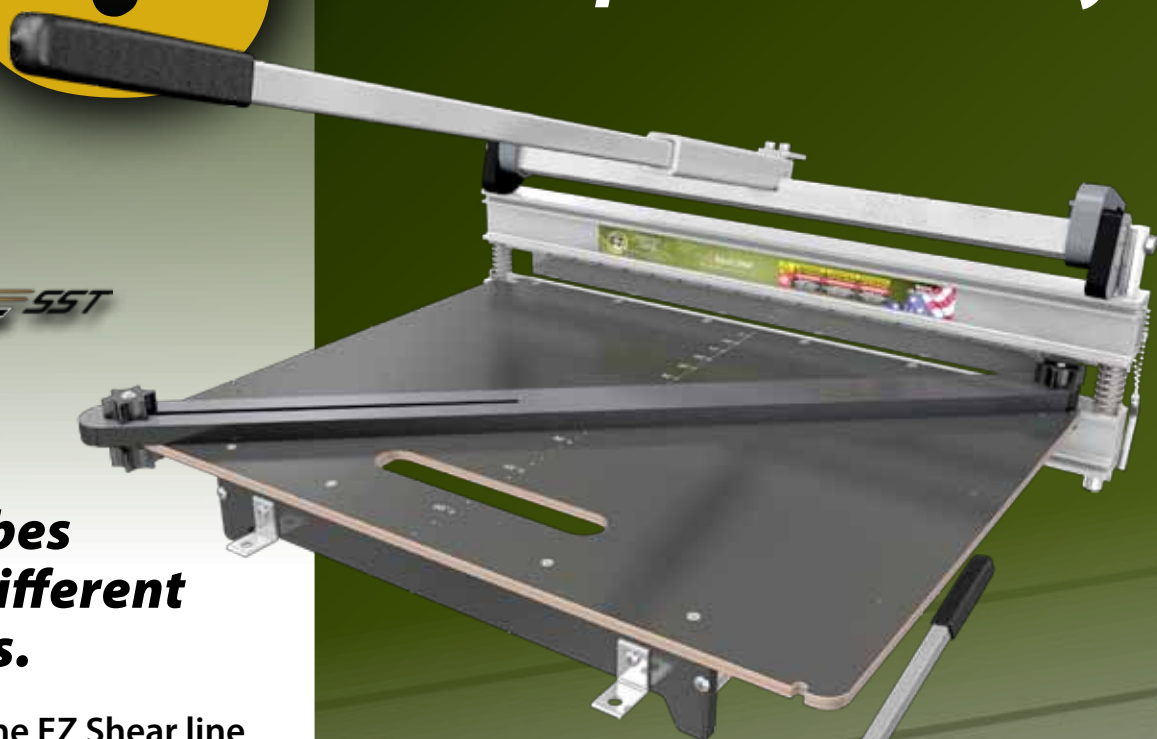

# 26"

## Siding Cutter

**Powerful.  
Dust-free.  
Quiet.  
Split Personality.**

**Shear SST**  
"Make the Cut!"

### **Dual CamLobes create Two different Power Modes.**

The latest entry in the EZ Shear line of siding and flooring cutters, the EZSST26 handles angles down to a 4/12 pitch, easily shears laminate flooring, and with a quick flip of the innovative adjustable-leverage Cam system, opens to 1 1/4" to handle deeply textured siding and siding trim.