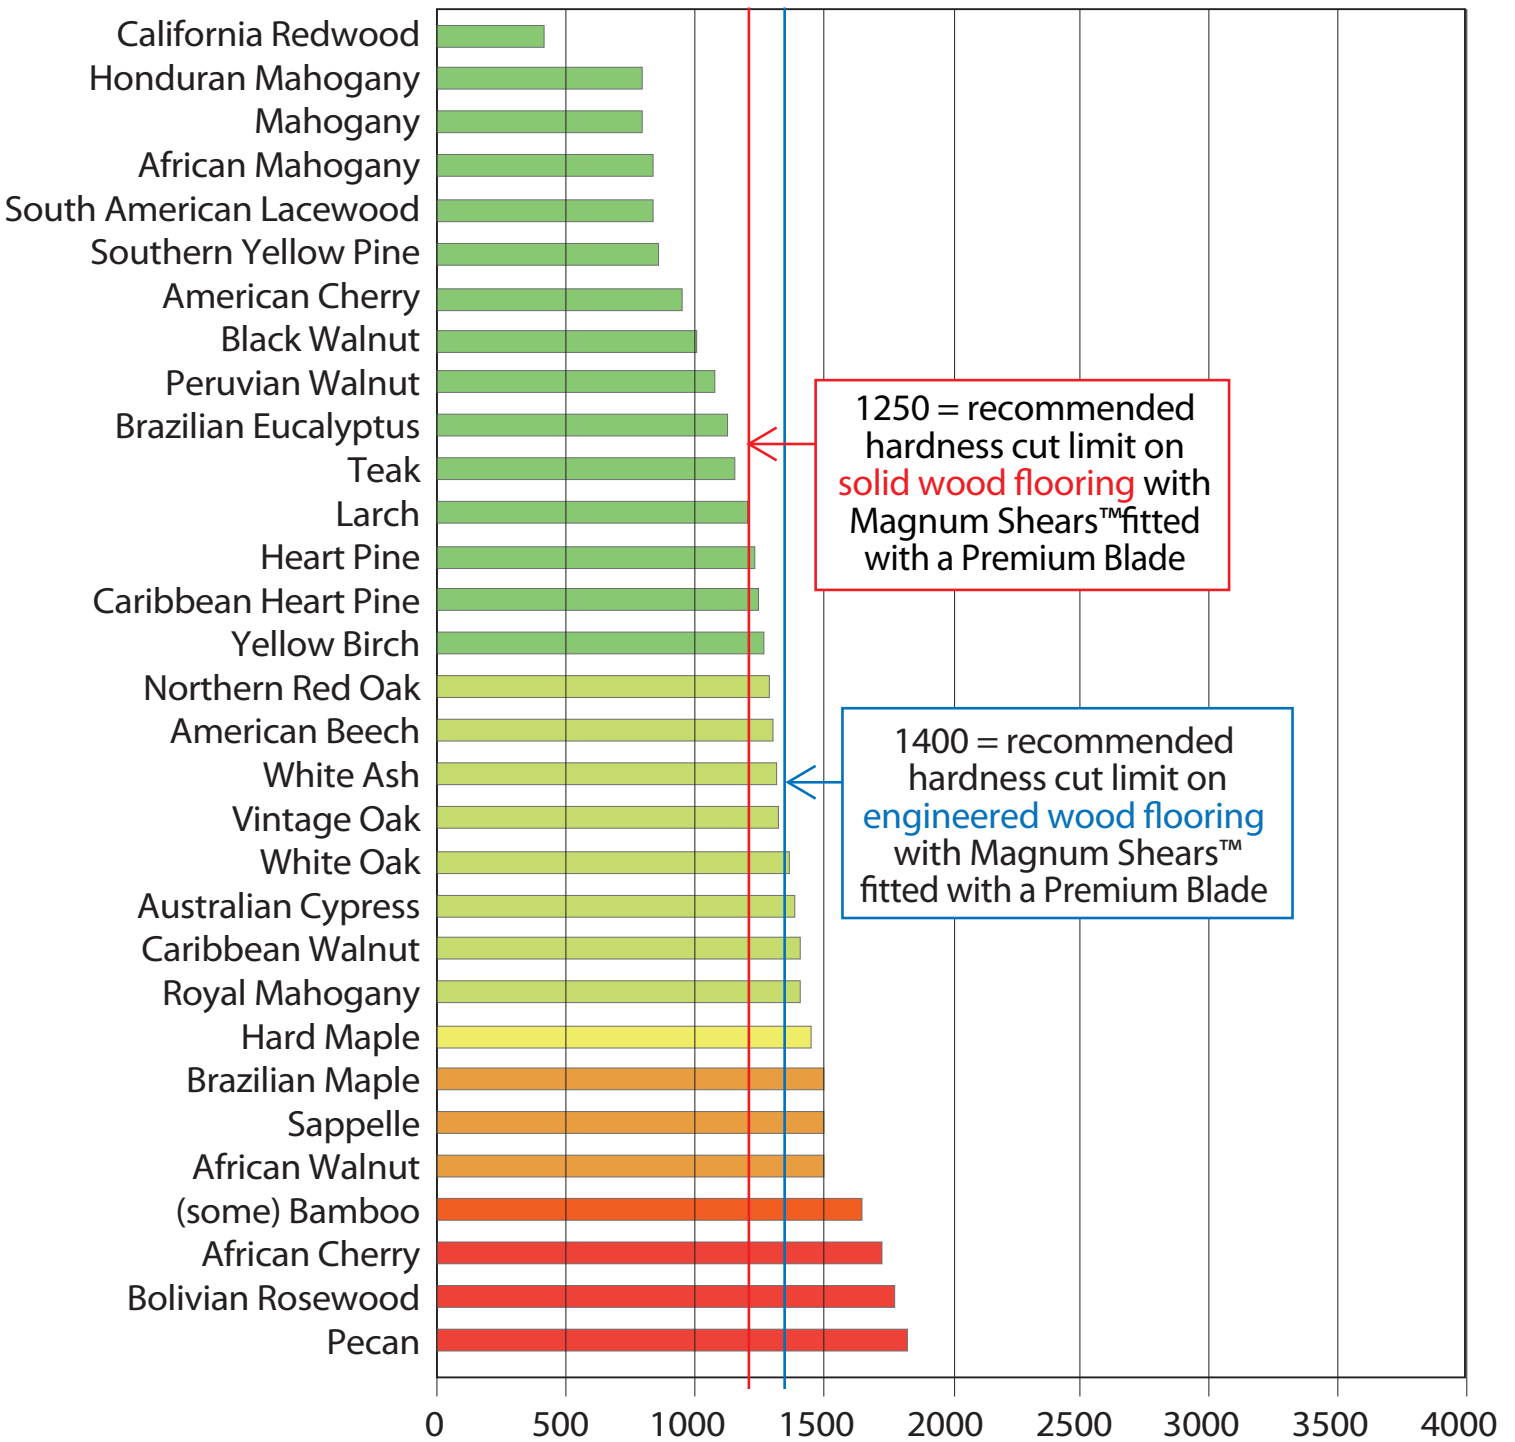

Janka Hardness Rating

*Note: Due to extreme variations in wood density, the Magnum Shear™ may or may not cut the products listed above.